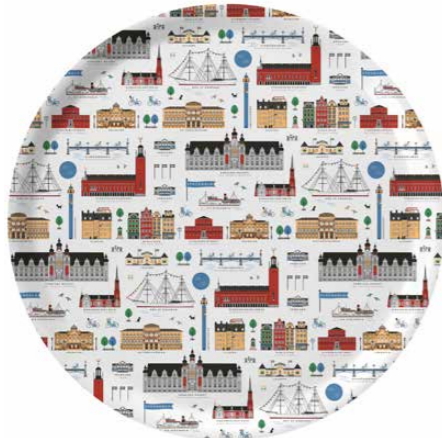

# Stockholm City

By UNDERLANDET DESIGN

A graphic house collection of the Swedish capital in colour.

**Napkins**  
Multi, 33x33 cm  
CA1208

**Mug**  
Multi, Porceline  
CA929

**Dishcloth**  
Multi, 18x20 cm  
CA749