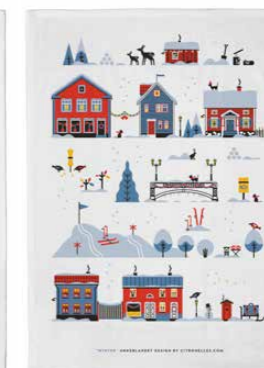

Scandinavian Winter
50x70 cm, blue
Underlandet Design
CA137-B