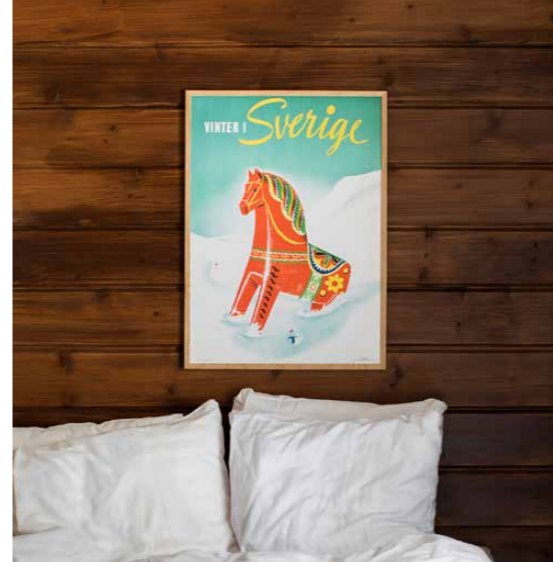

Our story

“We believe in the genuine, the things that are made from the ground and that carry a story. What is better than lifting what we have amongst us, such as dalahorses, folkloric patterns, beautiful houses and Swedish symbols and magic fika moments.

For us, collaboration with customers and designers is the beginning of how to successfully create and spread Swedish design even far beyond our borders.

Sometimes in a somewhat unconventional and innovative way, but always with the highest quality, heart and warmth and with our Swedish design in focus.

Through curiosity, interest, responsiveness and a long-term collaboration with some of Sweden’s most skilled designers – mixed with a commercial and profitable thinking – we have during a decade helped our clients to create unique objects that all have a story to tell.”

Warm greetings from Citronelles.

Katarina Dymling, CEO and Founder

Retailer login

You can now place your order directly on our website citronelles.com
To get a login please contact us by email info@citronelles.com

On our website, you can shop from both Citronelles and Come to Sweden. As soon as you are registered as a new customer you will receive an e-mail with further details about login.

Citronelles Agenturer AB

Tullvaktsvägen 2,
115 56 Stockholm, Sweden

Sales: Katarina Dymling

Email: info@citronelles.com

Phone: +46 8 626 90 40

Instagram: [@citronellesagenturer](https://www.instagram.com/citronellesagenturer)

Facebook: Citronelles Agenturer AB

www.citronelles.com

Come to Sweden

By VARIOUS DESIGNERS