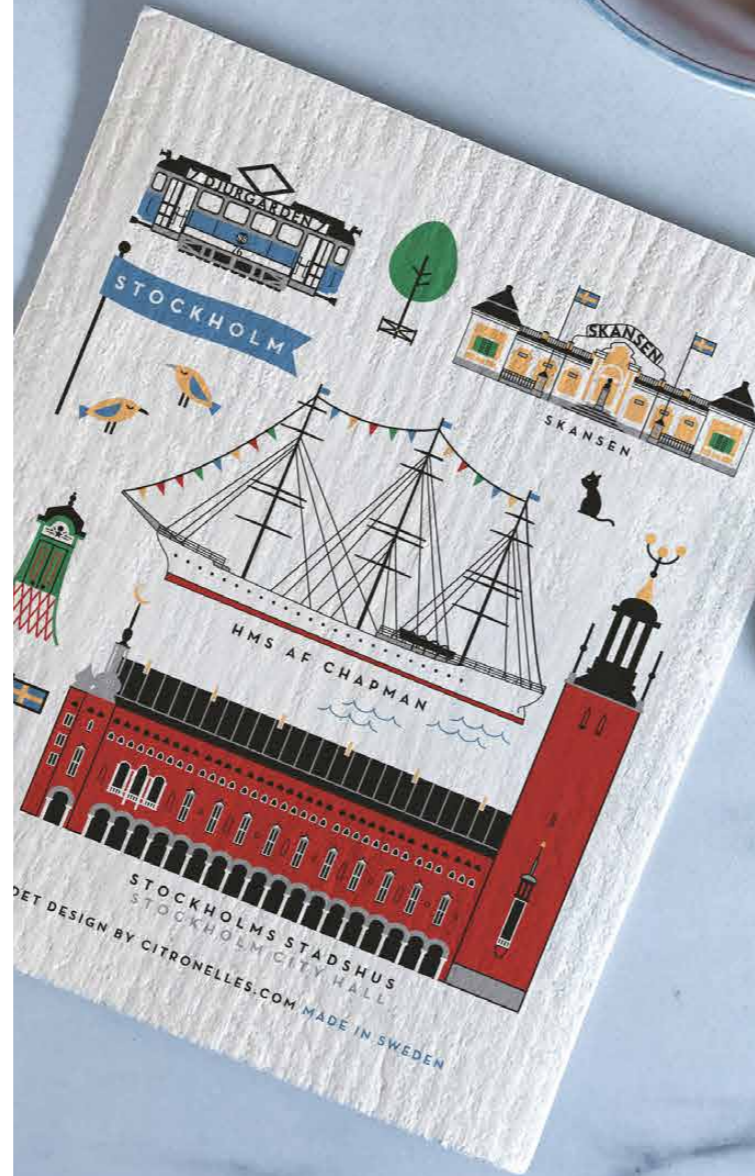

# Old Town

By UNDERLANDET DESIGN

A collection with houses from Old Town in Stockholm.

**Enamel mug**  
Multi  
CA1706

**Breakfast tray**  
Multi, 27x20 cm  
CA129

**Dishcloth**  
Multi, 18x20 cm  
CA741

**Dishcloth**  
Red, 18x20 cm  
CA740