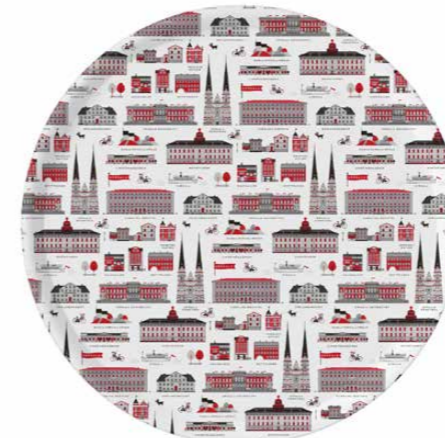

Cities

By UNDERLANDET DESIGN

Graphic architectural collections with known buildings and sights from cities around the world.

Products are available in both blue/red versions.

* No stock item.