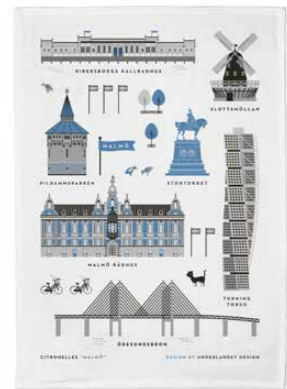

Cities

By UNDERLANDET DESIGN

Graphic architectural collections with known buildings and sights from cities around the world.

Products are available in both blue/red versions.

* No stock item.