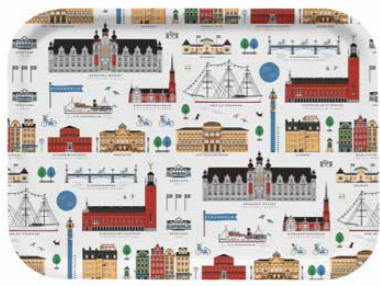

Breakfast tray
Multi, 27x20 cm
CA144