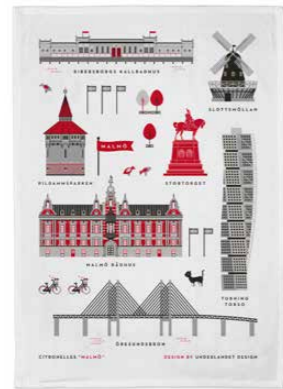

Cities

By UNDERLANDET DESIGN

Graphic architectural collections with known buildings and sights from cities around the world.

Products are available in both blue/red versions.

* No stock item.