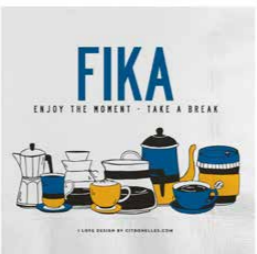

FIKA
Retro, 33x33 cm
I Love Design
ILV1203