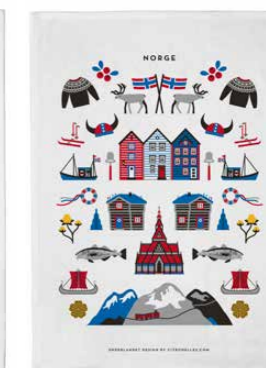

Norway Symbols
50x70 cm
Underlandet Design
CA136

Kitchen towels

Towels for every need.