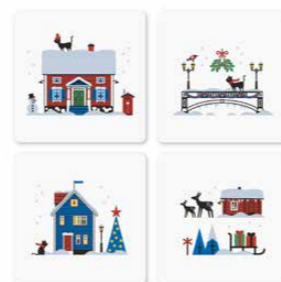

# Scandinavian Winter

By UNDERLANDET DESIGN

A graphic collection with a Scandinavian winter wonderland.

**Enamel mug**  
Red House Winter  
CA1708

**Enamel mug**  
Blue  
CA1703

**Coasters**  
Winter House,  
4-pack, 9x9 cm  
CA815