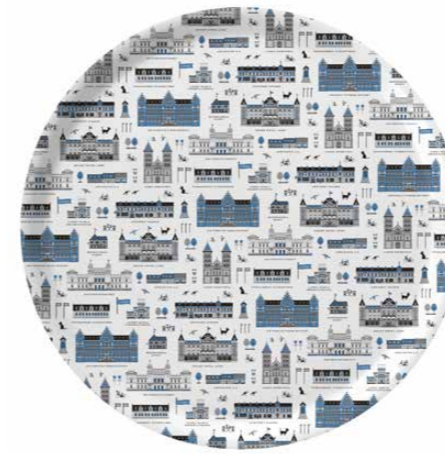

Uppsala*
Round tray
Ø 38 cm, red
CA402