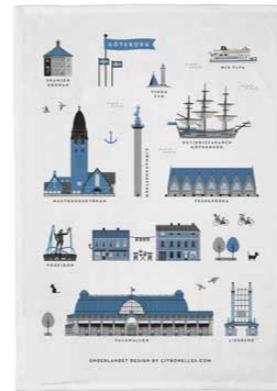

Cities

By UNDERLANDET DESIGN

Graphic architectural collections with known buildings and sights from cities around the world.

Products are available in both blue/red versions.

* No stock item.