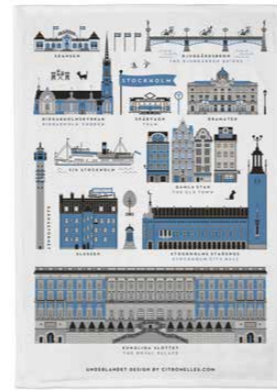

Stockholm City
Kitchen towel
50x70 cm
blue: CA325
red: CA324