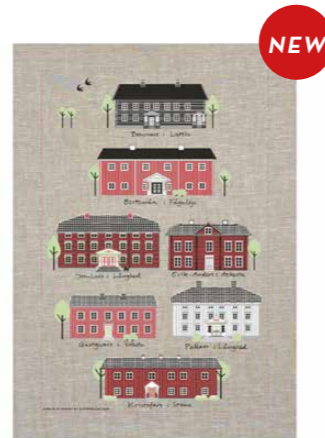

# Hälsingegårdar

By EMELIE EK DESIGN

Beautiful houses from the idyllic landscape of Hälsingland.

**NEW**

**Napkins**  
33x33 cm  
CA1212

**NEW**

**Dishcloth**  
18x20 cm  
EE7001

**NEW**