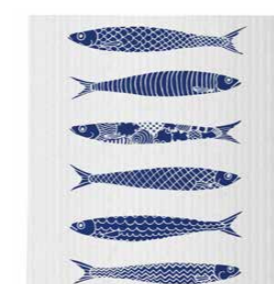

**Summer houses**  
18x20 cm  
Underlandet Design  
CA707

**Dala**  
18x20 cm, black/red/white  
I Love Design  
ILV743

**Dala**  
18x20 cm, multi  
I Love Design  
ILV701

**Two horses**  
18x20 cm, yellow/blue  
I Love Design  
ILV720