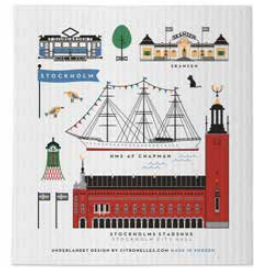

# Stockholm City

By UNDERLANDET DESIGN

A graphic house collection of the Swedish capital in colour.

**Napkins**  
Multi, 33x33 cm  
CA1208

**Mug**  
Multi, Porceline  
CA929

**Dishcloth**  
Multi, 18x20 cm  
CA749