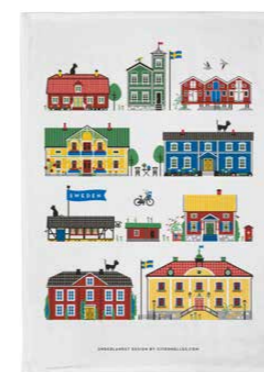

Sweden
50x70 cm
Underlandet Design
CA305